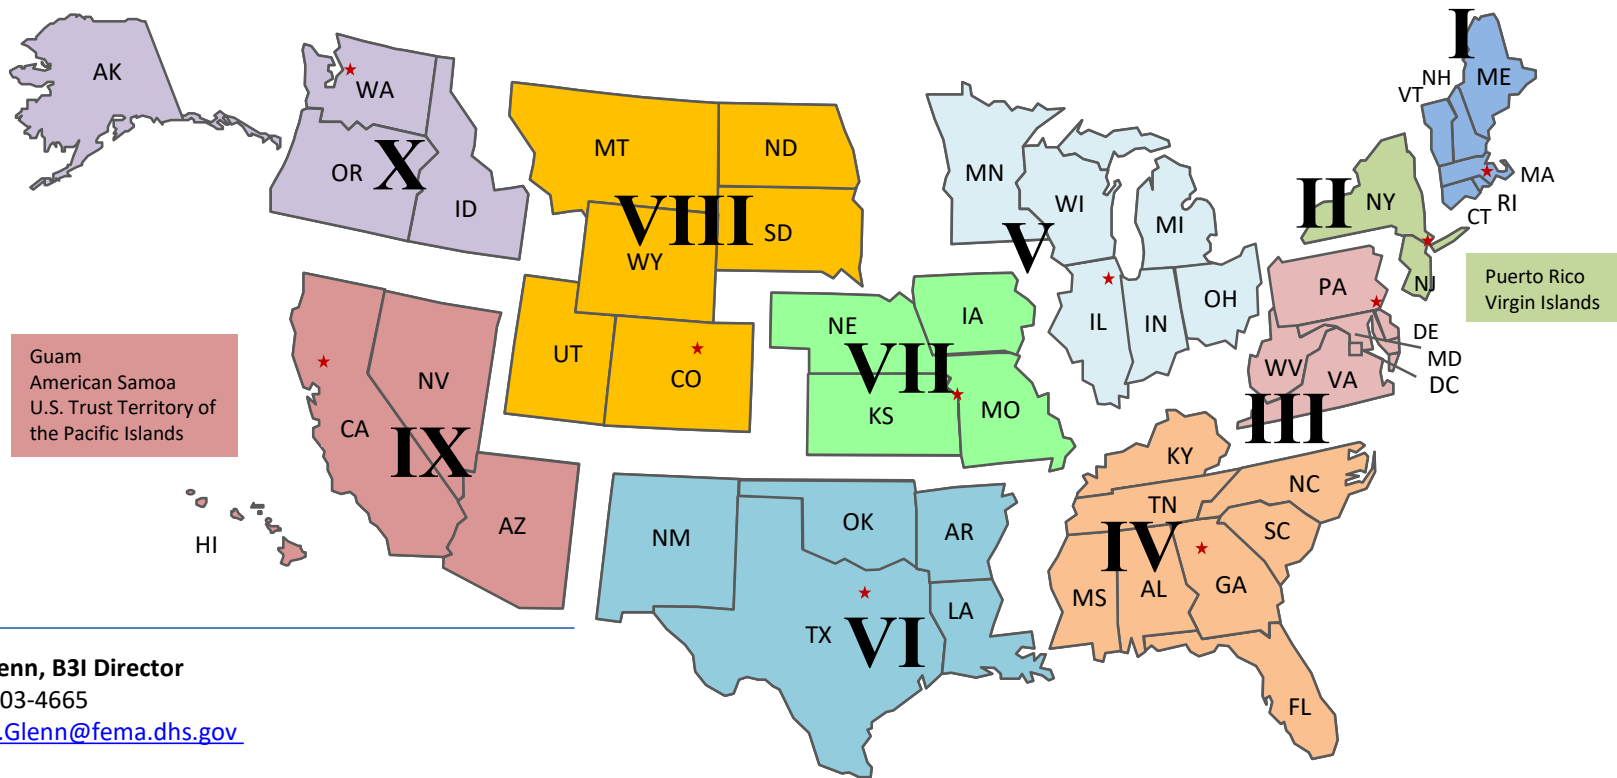

FEMA Private Sector Liaisons – January 20, 2020

Rob Glenn, B3I Director

(202) 403-4665

Robert.Glenn@fema.dhs.gov

Ron Robbins, NBEOC Manager

(202) 716-5751

Ronald.Robbins@fema.dhs.gov

NBEOC Service Desk